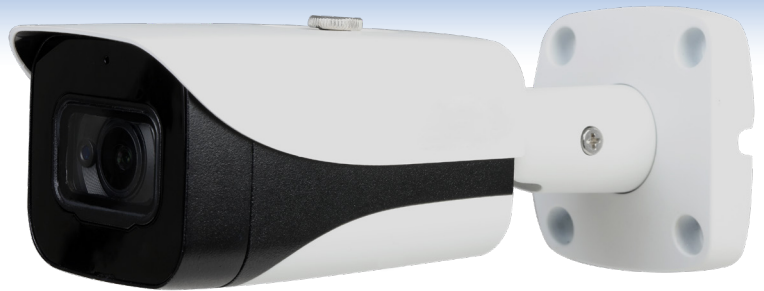

HDCB4K-28A

8.0 Megapixel / 4K Bullet Camera with Built-In Audio

Features

- Starlight, 120dB True WDR, 3DNR
- Max. 4K resolution
- HD/SD switchable
- Audio in interface, built-in mic
- 2.8mm fixed lens
- Max. IR length 164ft, Smart IR
- IP67, DC12V±30%

Specifications

CAMERA		VIDEO & AUDIO	
Image Sensor	1/2" CMOS	Resolution	8MP (3840 x 2160)
Effective Pixels	3840 x 2160 (3MP)	Frame Rate	15fps @ 4K, 20fps @ 6MP, 30fps @ 4MP
Scanning System	Progressive	Video Output	1-channel BNC / CVBS <i>Use DIP Switch to change</i>
Electronic Shutter Speed	1/3s ~ 1/100,000s	Day / Night	Auto (ICR) / Manual
Minimum Illumination	0.005 Lux @ F1.6, 30IRE, 0 Lux (IR On)	OSD Menu	Multi-Language
S/N Ratio	> 65dB	BLC Mode	BLC / HLC / WDR
IR Distance	Up to 164ft	WDR	120dB
IR On / Off Control	Auto / Manual	Gain Control	AGC
IR LEDs	2	Noise Reduction	2D / 3D
LENS		White Balance	Auto / Manual
Lens Type	Fixed Lens / Iris Lens	Smart IR	Auto / Manual
Mount Type	Board In	Audio Interface	1ch In & Built-in Mic
Focal Length	2.8mm	TECH	
Max Aperture	F1.6	Power Supply	12V DC ±30%
Angle of View	110.8°	Power Consumption	Max 8W (12V DC, IR on)
Focus Control	Auto / Manual	Operating Conditions	-22°F ~ 140°F (-30°C ~ 60°C), less than 80% RH (no condensation)
Close Focus Distance	1800mm / 70.87"	Storage Conditions	-22°F ~ +140°F / Less than 90% RH
DORI		Ingress Protection	IP67
Detect	276ft	Bracket Included	No
Observe	112ft	Housing	Aluminum
Recognize	56ft	Dimensions	7.08" 2.76" × 2.76"
Identify	26ft	Weight	Approx. 1.2lbs.
PAN / TILT / ROTATION			
Pan / Tilt / Rotation	Pan: 0° ~ 360° Tilt: 0° ~ 70° Rotate: 0° ~ 360°		