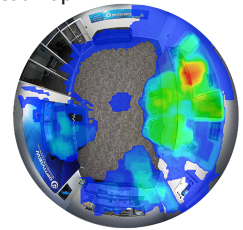

IP6F

6 Megapixel Fisheye Panoramic Network Armor Disc Camera

Features

- 1/1.8" 6M progressive scan CMOS
- H.265/H.264 triple-stream encoding
- Max 30fps @ 6M (3072 x 2048)
- Multiple Dewarped Modes
- Day/Night(ICR), 3DNR, AWB, AGC, BLC
- Smart detection
- Intelligent Function
- Max. IR LEDs length 10m
- Micro SD memory, IP67, IK10, PoE

Native Fisheye

Multiple Virtual Reality Views

Heat Map

Specifications

		IP6F
Image Sensor		1/1.8" 6Megapixel progressive scan CMOS
Resolution		3072(H)x2048(V)
RAM / ROM		1024MB / 128MB
Electronic Shutter		Auto/Manual 1/3~1/100,000
Infrared Range		32ft. (Max.)
Min. Illumination		0.002Lux/F2.0(Color,1/3s,30IRE) 0.02Lux/F2.0(Color,1/30s,30IRE) 0Lux/F2.0(IR on)
Close Focus Distance		N/A
Focal Length		1.7mm
Max Aperture		F2.0
Angle of View		180° / 180°
Lens Mount Type		Board-in Type
Optical Zoom		N/A
Focus Control		Fixed
DORI	Detect	92ft
	Observe	36ft
	Recognize	19ft
	Identify	9ft
IVS		Tripwire, Intrusion
Advanced Intelligent Functions		Heat Map
Frame Rate	Main Stream	6MP(1~30fps)
	Sub Stream	D1/CIF (1~30fps)
	3rd Stream	1.3M (1~30fps)
Bit Rate		H.265: 3Kbps~ 9984Kbps H.264: 8Kbps~ 16384Kbps
Day / Night		Auto (ICR) / B&W / Color
Backlight Compensation		BLC / HLC / DWDR
White Balance		Auto / Natural / Street Lamp / Outdoor / Manual
Gain Control		Auto / Manual
Noise Reduction		3D DNR
Electronic Image Stabilization		N/A
Smart IR		Supported
Defog		Supported